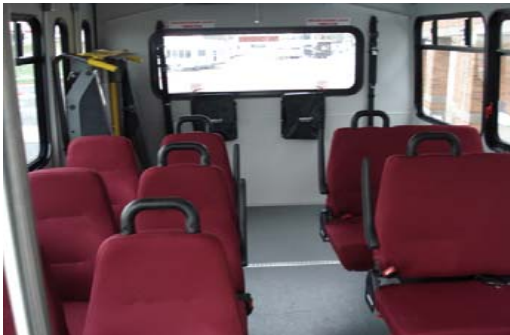

8809 E State Route 350 Kansas City, MO 64133 816-734-5000 800-821-5451 816-734-5090(fax)

2008 Ford E-450 Glaval Universal Hybrid

12 Passenger + 2 or 8 + 3 Wheelchair Accessible Mileage: 758**

Stock # 11068 VIN: 1FD4E45L08DB42815

- 5.4L V-8 Gas Engine
 - 4 Speed Automatic w/ Overdrive
 - Braun L917IB Millennium Wheelchair Lift
 - Electric Passenger Entry Door w/ External Key Switch
 - Double Lift Door
 - 68,000 BTU Air Conditioning
 - 65,000 BTU Rear Heater
 - Exterior – White
 - Mid High Seats – Level 4 Repel Icon Seat Material
 - 158" Wheelbase
 - 40 Gallon Fuel Tank
 - Engine Alarm Shut Off
 - Stainless Steel Wheel Inserts
-
- AM/FM/CD Stereo
 - LED Lighting Package
 - Passenger Assist Rails - Both Sides of Entry Steps
 - Altro Flooring – Storm Gray
 - Under Seat Retractable Seat Belts
 - 3 Sets Titan AL 712S Auto Tensioned Tie Downs
 - 3 Sure-Lok Storage Bags
 - Padded Grab Handles on Aisle Seats
 - Armrests on Aisle Seats
 - Stanchion & Modesty Panel-Both Sides Bus
 - Vacuum Laminated Walls
 - Drivers Side Running Board
 - Front & Rear Mud Flaps
 - Steel Rear Bumper & Chrome Front Bumper
 - Red Lights Over Emergency Exits
 - Yellow Step Nosing & Standee Line
 - Power Pedestal for Driver Seat
 - Galvanized Step Well and Wheel Wells
 - Remote, Heated Mirrors
 - Power Steering
 - Power Brakes / 4 Wheel Anti-Lock Brakes
 - Cruise Control w/ Tilt Steering
 - Dual Rear Wheels
 - Driver / Passenger Mirror
 - Intermittent Wipers
 - 2 Overhead Hand Rails
 - Safety Package – Fire Extinguisher, First Aid Kit, Emergency Triangle Kit, Back Up Alarm