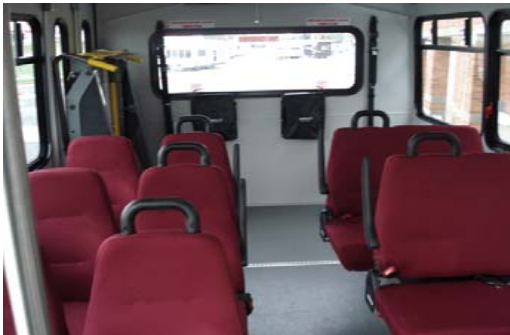

8809 E State Route 350 Kansas City, MO 64133 816-734-5000 800-821-5451 816-734-5090(fax)

2008 Ford E-450 Glaval Universal Hybrid

12 Passenger + 2 or 8 + 3 Wheelchair Accessible Mileage: 758**
Stock # 11068 VIN: 1FD4E45L08DB42815

- 5.4L V-8 Gas Engine
 - 4 Speed Automatic w/ Overdrive
 - Braun L917IB Millennium Wheelchair Lift
 - Electric Passenger Entry Door w/ External Key Switch
 - Double Lift Door
 - 68,000 BTU Air Conditioning
 - 65,000 BTU Rear Heater
 - Exterior – White
 - Mid High Seats – Level 4 Repel Icon Seat Material
 - 158" Wheelbase
 - 40 Gallon Fuel Tank
 - Engine Alarm Shut Off
 - Stainless Steel Wheel Inserts
-
- AM/FM/CD Stereo
 - LED Lighting Package
 - Passenger Assist Rails - Both Sides of Entry Steps
 - Altro Flooring – Storm Gray
 - Under Seat Retractable Seat Belts
 - 3 Sets Titan AL 712S Auto Tensioned Tie Downs
 - 3 Sure-Lok Storage Bags
 - Padded Grab Handles on Aisle Seats
 - Armrests on Aisle Seats
 - Stanchion & Modesty Panel-Both Sides Bus
 - Vacuum Laminated Walls
 - Drivers Side Running Board
 - Front & Rear Mud Flaps
 - Steel Rear Bumper & Chrome Front Bumper
 - Red Lights Over Emergency Exits
 - Yellow Step Nosing & Standee Line
 - Power Pedestal for Driver Seat
 - Galvanized Step Well and Wheel Wells
 - Remote, Heated Mirrors
 - Power Steering
 - Power Brakes / 4 Wheel Anti-Lock Brakes
 - Cruise Control w/ Tilt Steering
 - Dual Rear Wheels
 - Driver / Passenger Mirror
 - Intermittent Wipers
 - 2 Overhead Hand Rails
 - Safety Package – Fire Extinguisher, First Aid Kit, Emergency Triangle Kit, Back Up Alarm